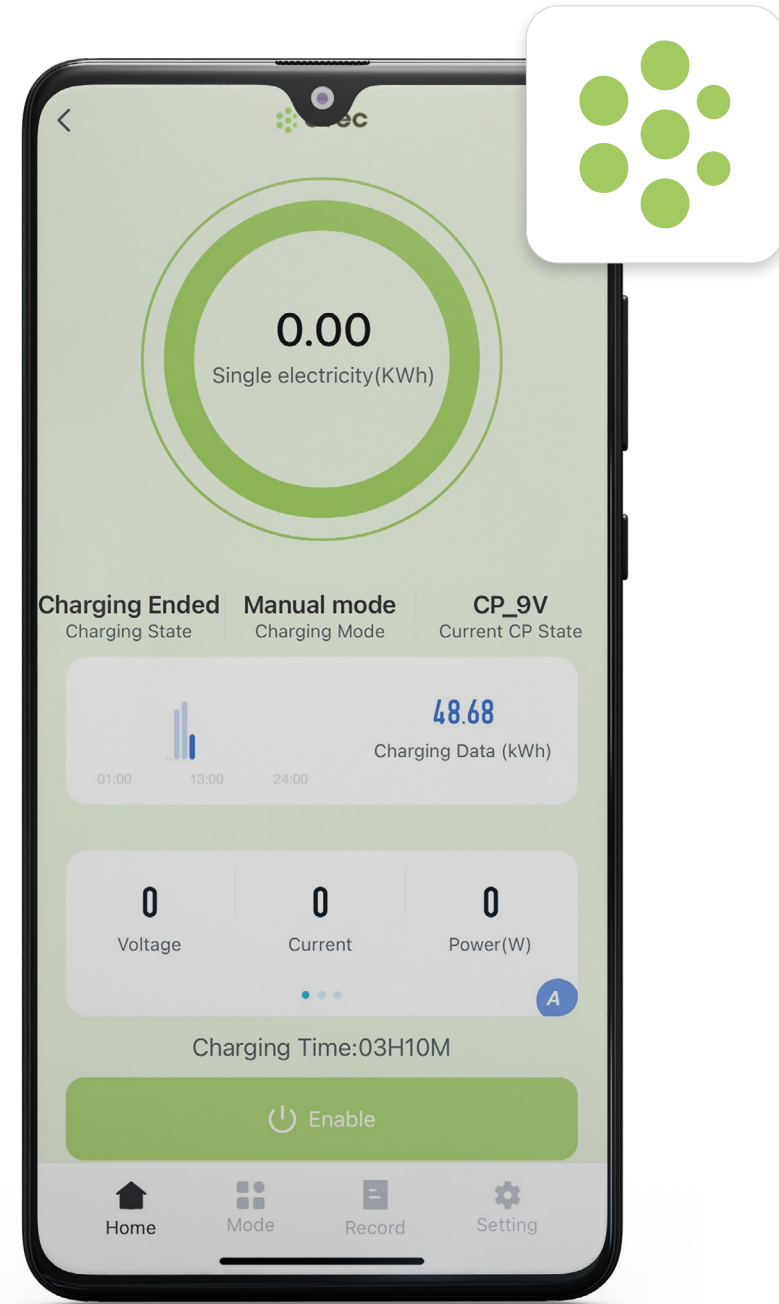

EVEC APP

Simple to use and easy to set up, our app gives you full control over your EV charging, allowing you to:

- Turn On & Off
- View Charge Status
- Schedule Charging
- Monitor Usage
- Enter Manual Mode For Your Charger To Become A Simple Plug & Play.

It's FREE to download now.